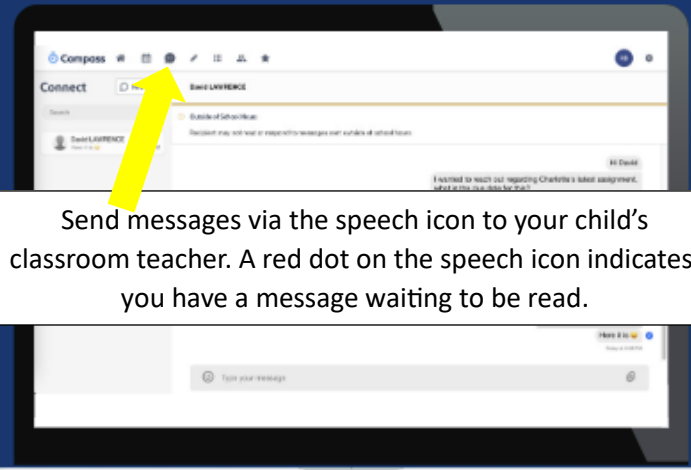

CompassConnect

Communications with your child's teachers just got easier with Compass Connect!

How does Compass Connect work?

If Compass Connect has been enabled for parents the chat feature can be accessed via the speech bubble icon in the navigation bar.

Parents and carers will be able to create a chat only with teachers who are currently teaching their child, or have taught them in the past.

You will be able to send messages, images and files.

Powering Schools.

compass.education

When a user receives a chat or a reply to a chat, a notification will show on the Connect icon at the top of their Compass screen

Send messages via the speech icon to your child's classroom teacher. A red dot on the speech icon indicates, you have a message waiting to be read.