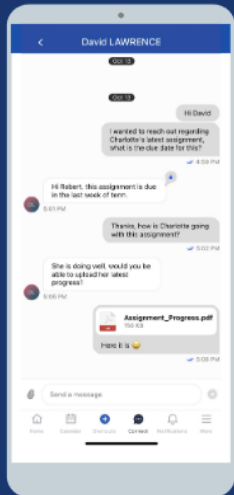

CompassConnect

Communications with your child's teachers just got easier with Compass Connect!

How does Compass Connect work?

If Compass Connect has been enabled for parents the chat feature can be accessed via the speech bubble icon in the navigation bar.

compass.education

When a user receives a chat or a reply to a chat, a notification will show on the Connect icon at the top of their Compass screen

Send messages via the speech icon to your child's classroom teacher. A red dot on the speech icon indicates, you have a message waiting to be read.