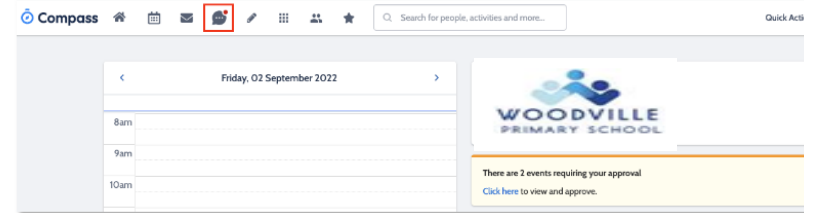

compass.education

When a user receives a chat or a reply to a chat, a notification will show on the Connect icon at the top of their Compass screen

Send messages via the speech icon to your child's classroom teacher. A red dot on the speech icon indicates, you have a message waiting to be read.