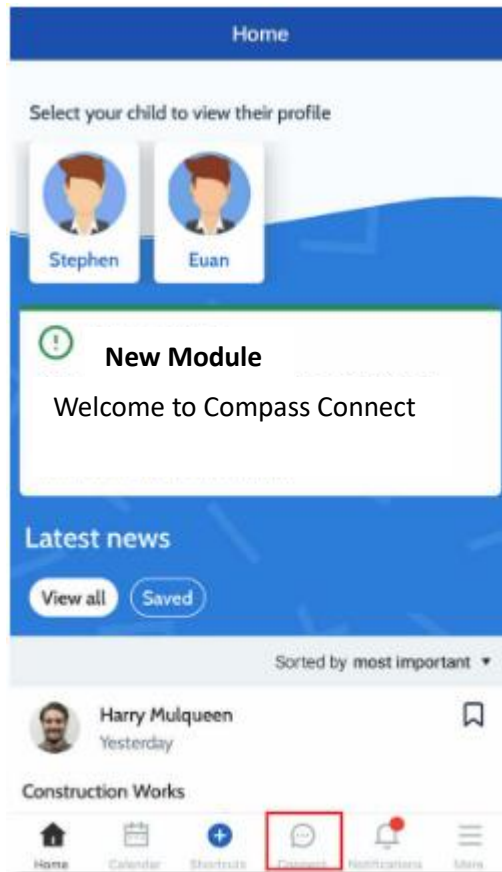

Parents can also access Compass Connect via the Compass **APP** on your mobile phone.

Please note:

Compass connect is a two-way communication tool between a child's classroom teacher and parent/carer.

This module is new to our families and staff members which will be a learning process together on how to navigate Compass Connect.

If families would like to communicate in one or two sentences with their child's teacher, Compass Connect is the platform to use. If communication required will extend beyond one to two sentences, please engage with a phone call to your child's teacher, make a time to meet with your child's teacher in person or send an email via woodville.ps@education.vic.gov.au.

Due to a teacher's main role being teaching your child, we appreciate your understanding that a teacher will reply to messages sent via Compass Connect within 48 hours (this response time may alter if your teacher is on camp or absent due to illness).

If you require an urgent message to be delivered, please contact the main office direct on 97492770.